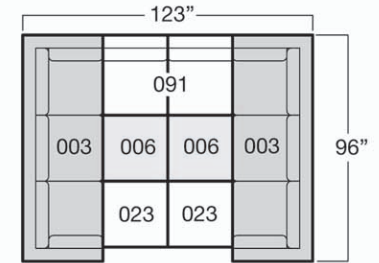

96" Sofa  
W96" D34" H36" 003

Loveseat  
W68" D34" H36" 001

Armless Loveseat  
W55" D34" H36" 091

Armless Chair  
W28" D34" H36" 006

Corner  
W34" D34" H36" 059

20" Ottoman  
W28" D28" H20" 006

15" Ottoman  
W28" D28" H15" 023