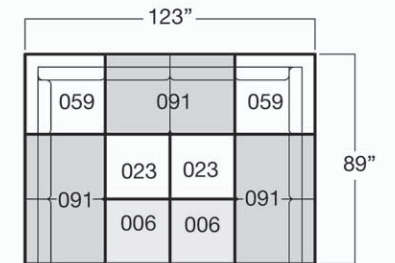

96" Sofa  
W96" D34" H36" 003

Loveseat  
W68" D34" H36" 001

Armless Loveseat  
W55" D34" H36" 091

Armless Chair  
W28" D34" H36" 006

Corner  
W34" D34" H36" 059

20" Ottoman  
W28" D28" H20" 006

15" Ottoman  
W28" D28" H15" 023