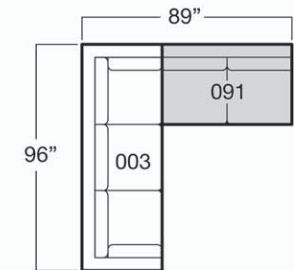

96" Sofa  
W96" D34" H36" 003

Loveseat  
W68" D34" H36" 001

Armless Loveseat  
W55" D34" H36" 091

Armless Chair  
W28" D34" H36" 006

Corner  
W34" D34" H36" 059

20" Ottoman  
W28" D28" H20" 006

15" Ottoman  
W28" D28" H15" 023